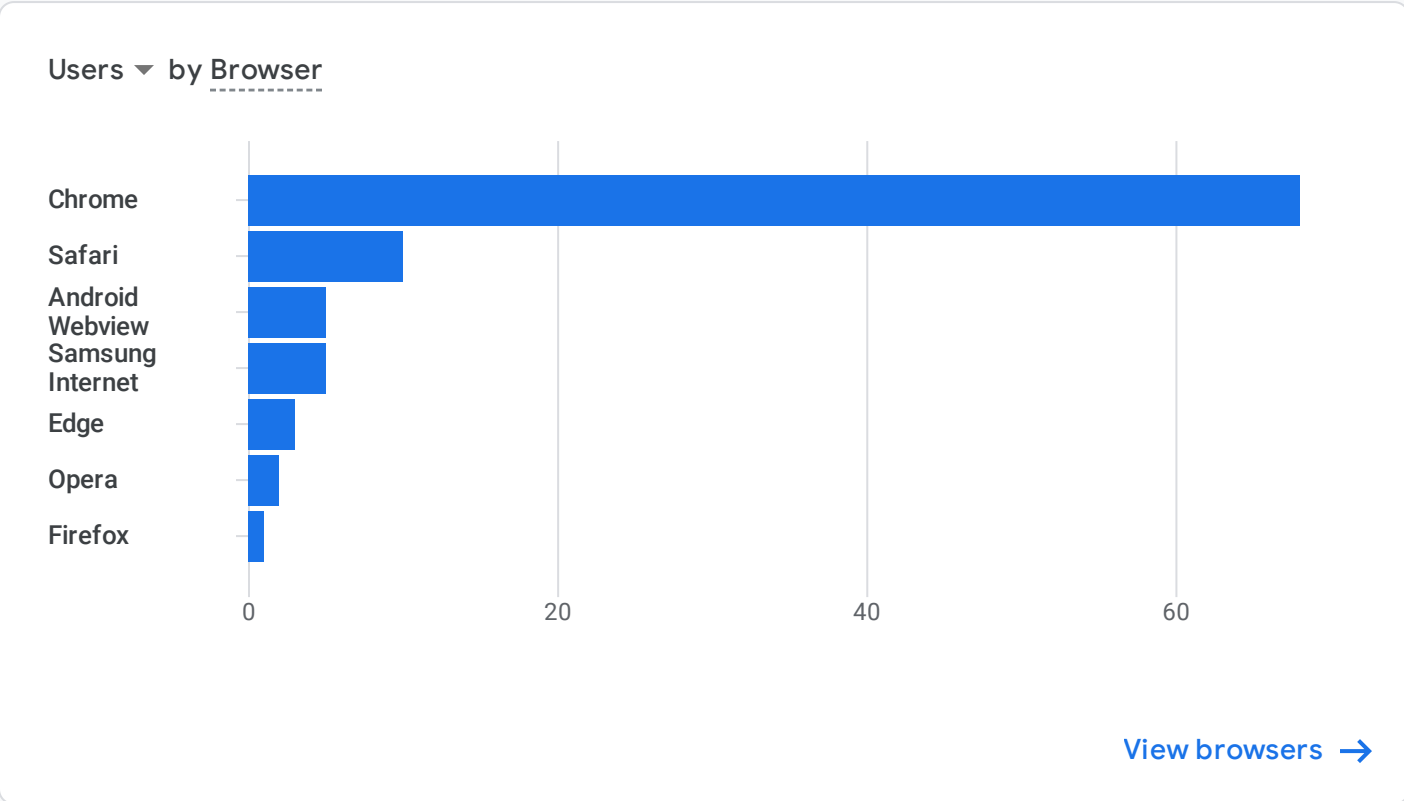

Tech overview ✔

Custom Dec 1, 2021 - Jan 10, 2022 ▾

A All Users Add comparison +

Users by Operating system

OPERATING SYSTE...	USERS
Windows	52
Android	24
iOS	11
Macintosh	6
Linux	5

[View operating systems →](#)

Users by Platform / device category

PLATFORM / DEVI...	USERS
web / desktop	60
web / mobile	35

[View platform devices →](#)