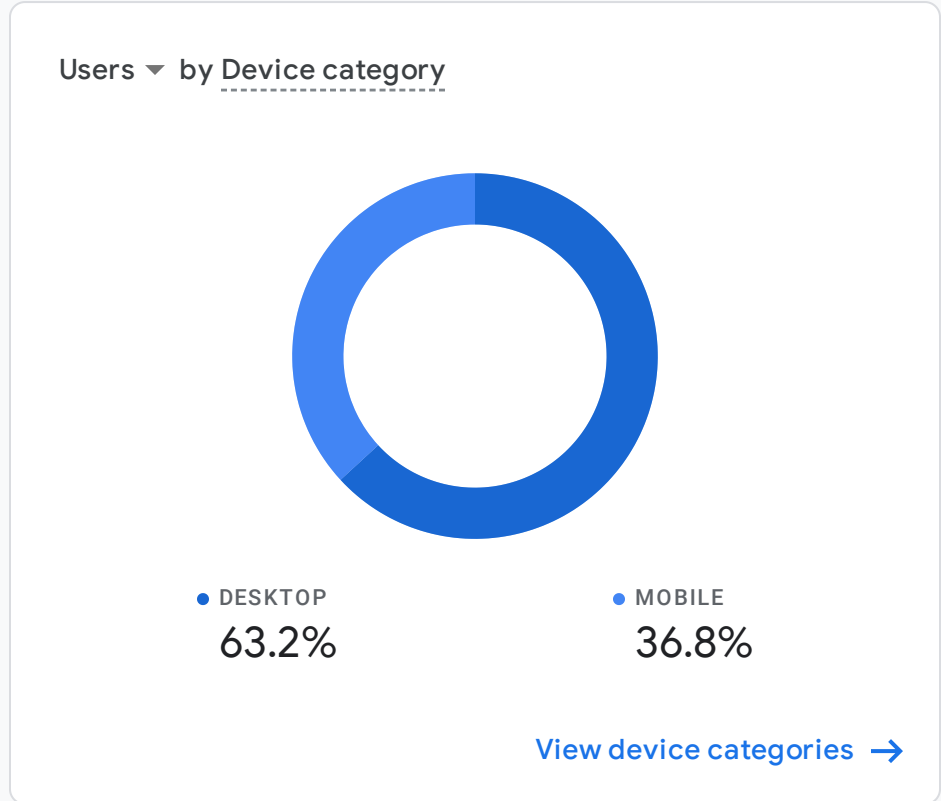

Tech overview ✔

Custom Dec 1, 2021 - Jan 10, 2022 ▾

A All Users Add comparison +

Users by Operating system

OPERATING SYSTE...	USERS
Windows	52
Android	24
iOS	11
Macintosh	6
Linux	5

[View operating systems →](#)

Users by Platform / device category

PLATFORM / DEVI...	USERS
web / desktop	60
web / mobile	35

[View platform devices →](#)

Users ▾ by Screen resolution

[View screen resolutions →](#)

Users ▾ by App version