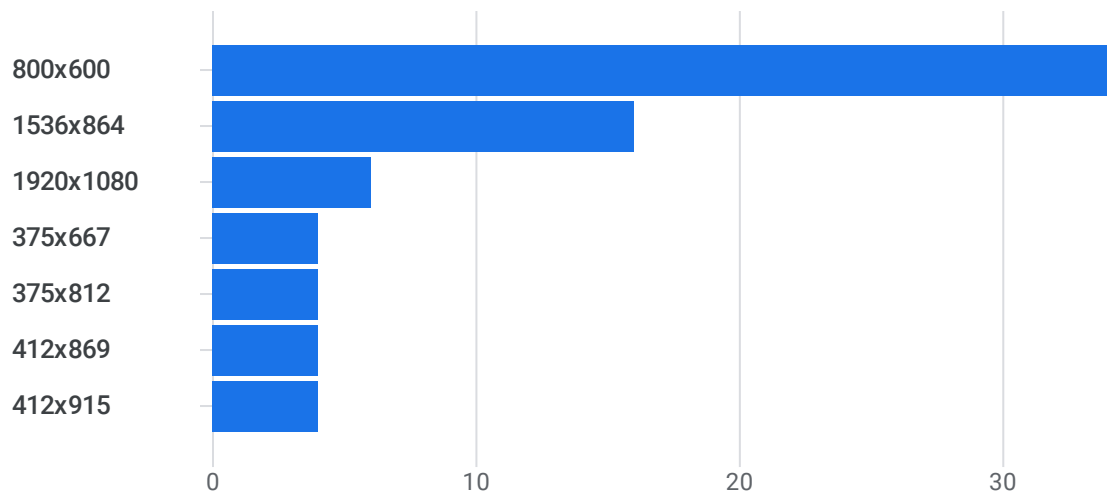

Users ▾ by Screen resolution

[View screen resolutions →](#)